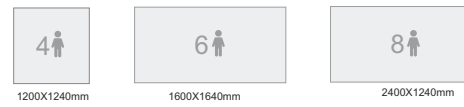

Mesas Reunião