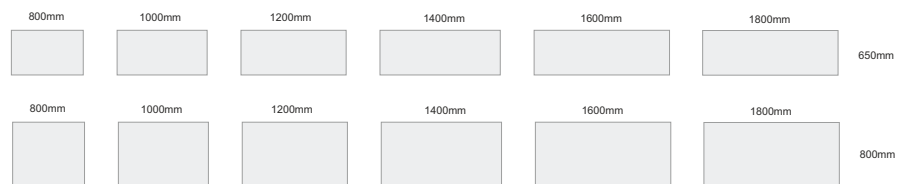

Secretárias Simples

Secretárias Simples em Arco

Secretária Simples Redonda